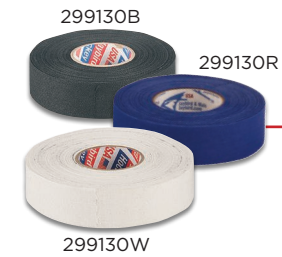

KINESIOLOGY TAPE

Latex free, 100% high-grade cotton tape. Breathable and elastic. Durable. Patterned, mild and hypoallergenic adhesive. Adhesive design lifts skin to maintain flexibility and increase natural circulation of blood around muscles. Wave pattern moves with skin and muscles. Provides pain relief and support for muscles and joints. Aids in treating ligament injuries, muscle conditioning, fascia repositioning and carpal tunnel syndrome. Assists rehabilitation when using kinesiology taping method. 1,200 recognized applications. Standard pack 6 rolls of 2" x 16.4" (5 cm x 5 m) per box.

- 28147 Black (23817).....\$18.80 EA
- 27467 Beige (22247).....\$18.80 EA
- 27367 Blue (23837 & 22237).....\$18.80 EA
- 28277 Pink (23827).....\$18.80 EA

CRAMER TAPE UNDERWRAP

2¾" x 30 yds. 48 rolls. 214592 Beige.....\$106.00 CS

CRAMER 750 ATHLETIC TRAINERS TAPE

- 1½" x 15 yds. 32 rolls. 280750 White.....\$112.00 CS
- 280950 White (Porous).....\$124.00 CS
- 1½" x 10 yds. 32 rolls. 280100 Black.....\$134.00 CS

MUELLER M-TAPE

15 yds. Athletic Tape. Zinc oxide impregnated bleached trainer's tape. High tensile strength and excellent conformability. 1½" wide, 32 rolls 130105 White.....\$132.00 CS 2" wide, 24 rolls 130106 White.....\$132.00 CS 1.5" x 10 yds 32 rolls per case 130822 Scarlet Red...\$129.98 CS 130824 Black.....\$148.00 CS 130830 Pink.....\$148.00 CS

MUELLER ZINC OXIDE M-TAPE®

Impregnated trainer's tape. 1.5" x 10 yds. 430824 Black.....\$9.50 EA \$8.50 EA/12 430105 White.....\$7.00 EA \$6.00 EA/12

MUELLER SPORT TAPE

General purpose. 1" x 10 yds. 430114 White.....\$8.00 EA \$7.00 EA/12 430116 Black.....\$8.00 EA \$7.00 EA/12