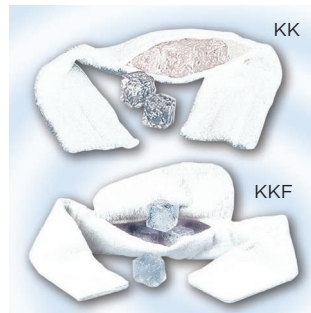

TWO STYLES TO CHOOSE FROM!

KOOL KOLLAR COOLING NECK WRAP

Help reduce heat exhaustion when exercising or working outdoors, with cool moisture that lowers your body temperature, safely and inexpensively. Fill the sealable plastic bag with 8-10 ice cubes, wrap around your neck, fasten securely with hook 'n loop tabs, and feel the cooling effect for hours. Comfortable and lightweight. 100% soft cotton. El Salvador Two styles to choose from:

- Kool Kollar w/zipper pocket **UPC 0 16562 75000 0**.....$8.80 EA
- **KK** Kool Kollar w/large fold-over flap **UPC 0 16562 75001 7**.....$8.80 EA
- **KKF**.....$6.98 EA