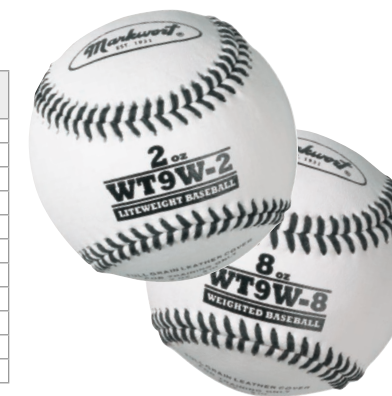

WHITE LEATHER COVER

Raised seams with black stitching. Individually boxed.

ITEM #	WEIGHT	EA.	QTY 12	BUCKET of 24 BUC24-(ITEM#)
WT9W-2	2 oz	$10.00	$9.00	$216.00
WT9W-3	3 oz	$10.40	$9.40	$226.00
WT9W-4	4 oz	$10.80	$9.80	$236.00
WT9W-5	5 oz	$10.80	$9.80	$236.00
WT9W-6	6 oz	$13.40	$12.40	$298.00
WT9W-7	7 oz	$13.60	$12.60	$303.00
WT9W-8	8 oz	$13.80	$12.80	$308.00
WT9W-9	9 oz	$14.20	$13.20	$317.00
WT9W-10	10 oz	$14.60	$13.60	$327.00
WT9W-11	11 oz	$15.00	$14.00	$336.00
WT9W-12	12 oz	$15.40	$14.40	$346.00

WHITE LEATHER 6 BALL SET

Set includes one (1) each of: WT9W-7, WT9W-8, WT9W-9, WT9W-10, WT9W-11, & WT9W-12. Mesh tote bag with suggested drills included.

WT9WSET6 7/8/9/10/11/12 oz. $68.00

WHITE LEATHER 3 BALL SETS

Set includes one (1) each of: WT9W-10, WT9W-11 & WT9W-12

WT9W101112 10/11/12 oz. $42.00

Set includes one (1) each of: WT9W-2, WT9W-3, & WT9W-4

WT9W234 2/3/4 oz. $28.20

WHITE LEATHER 2 BALL SETS

Set includes one (1) each of: WT9W-3 & WT9W-7

WT9W3N7 3 & 7 oz. $22.00

Set includes one (1) each of: WT9W-4 & WT9W-6

WT9W4N6 4 & 6 oz. $22.20