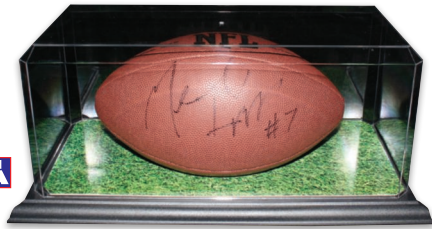

DW = Dim Weight

BASEBALL HOLDER

Holds 9" baseball. (SPC-36BH)
36BH \$6.00 EA \$4.00 EA/36 7 lbs (DW 12)

BASEBALL DISPLAY CASE

Stackable crystal clear display case. Beveled edges. Packaging includes exclusively designed photo images of actual turf. Interior dimensions 2.9" x 2.9" x 2.88"
033C \$6.20 EA \$4.20 EA/24 5 lbs (DW 14)

FOOTBALL DISPLAY w/ PLASTIC BASE

Displays football or model classic car (not included). Black plastic base with bevel design. Photo image of actual turf and background images of classic car motif and 50 yard line included on package. 15.5" x 7" x 6" USA **UPC 6 45524 39576 0**
576CPB (576CPBASE) \$40.00 EA \$36.00 EA/4 15 lbs (DW 30)