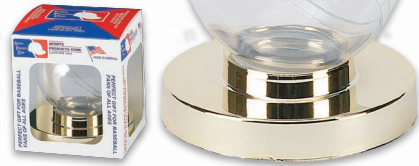

DW = Dim Weight

BASEBALL HOLDER

Holds 9" baseball. (SPC-36BH)
36BH \$6.00 EA \$4.00 EA/36 7 lbs (DW 12)

BASEBALL DISPLAY CASE

Stackable crystal clear display case. Beveled edges. Packaging includes exclusively designed photo images of actual turf. Interior dimensions 2.9" x 2.9" x 2.88"
033C \$6.20 EA \$4.20 EA/24 5 lbs (DW 14)

FOOTBALL DISPLAY w/ PLASTIC BASE

Displays football or model classic car (not included). Black plastic base with bevel design. Photo image of actual turf and background images of classic car motif and 50 yard line included on package. 15.5" x 7" x 6" USA **UPC 6 45524 39576 0**
576CPB (576CPBASE) \$40.00 EA \$36.00 EA/4 15 lbs (DW 30)

BALLQUBE® GRANDSTAND BASEBALL HOLDER

Grandstand w/three built-in stands inside to better secure the ball.
101GS \$6.20 EA \$4.20 EA/36 14 lbs

BALLQUBE® SOFTBALL HOLDER

2 U-shaped pieces slide together to hold a standard 12" softball. (110) Inside dimension: 3 1/8"; Outside: 4 1/8"
QUBESB \$15.60 EA \$13.60 EA/24 15 lbs (DW 13)