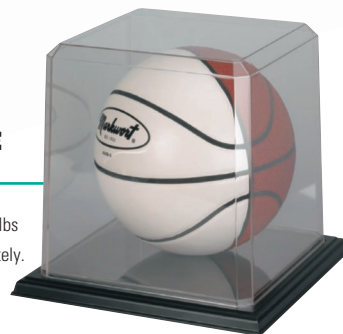

★ DISPLAY CASES ★

BASKETBALL/SOCCER DISPLAY CASE

Crystal clear and stackable. Packaging includes exclusively designed photo images of actual turf and hardwood floors so you can customize your display. 9.75" x 9.75" x 9.63" USA

1010C \$42.00 EA \$38.00 EA/2 9 lbs (DW 21)

Order balls separately.
CTN 24" x 12" x 12"

BASKET BALL DISPLAY CASE W/BLACK PLASTIC BASE

93/4" x 93/4" x 95/8" USA

1010CPB..... \$50.00 EA \$46.00 EA/2 13 lbs

Order balls separately.

BALLQUBE® BASKETBALL-SIZE GLOVE HOLDER

Inside dimensions: 97/16"

Outside dimensions: 913/16"

102 \$50.00 EA \$46.00 EA/4 16.3 lbs (DW 37)

★ DISPLAY CANISTERS ★

HEXAGON COUNTER DISPLAY

Empty
Flexible lid. 7 3/4" H 5 1/2" W

Extreme comfort. Lightweight support. For all activities. Gel pads provide compression and support for weak or sore elbows. Retains body heat. Improves circulation. Promotes healing. Latex-free materials. Permanently bonded antimicrobial barrier protects brace. Measure around center of elbow for sizing.