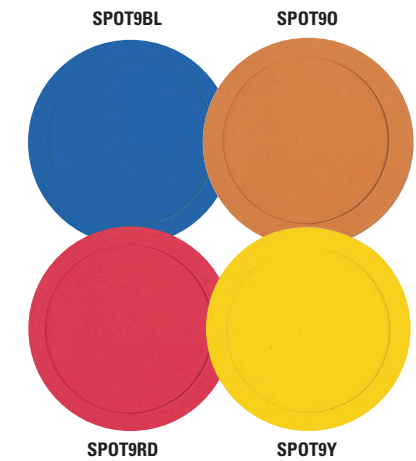

## ★ SAFETY CONES ★

## 9" SAFETY CONES - SET OF 4

Lightweight and safe design. Individual cones stacked together in set of 4. Orange. Taiwan

(24 sets 17.6 lbs 1.2 cu. ft.)  
SFC4P90 ..... \$8.60 SET

## ORANGE ECONOMY CONES W/BASE

Ideal for playground use, schools. Lightweight. 4 slits for safety. Taiwan

CT60 6" Orange ..... \$1.80 EA  
CT120 12" Orange ..... \$3.60 EA  
CT150 15" Orange ..... \$3.98 EA  
CT180 18" Orange ..... \$3.98 EA

## 9" RUBBER POLY SPOT

100 pcs 35 lbs Taiwan

SPOT9 ..... \$2.80 EA

BL Blue O Orange

RD Red Y Yellow